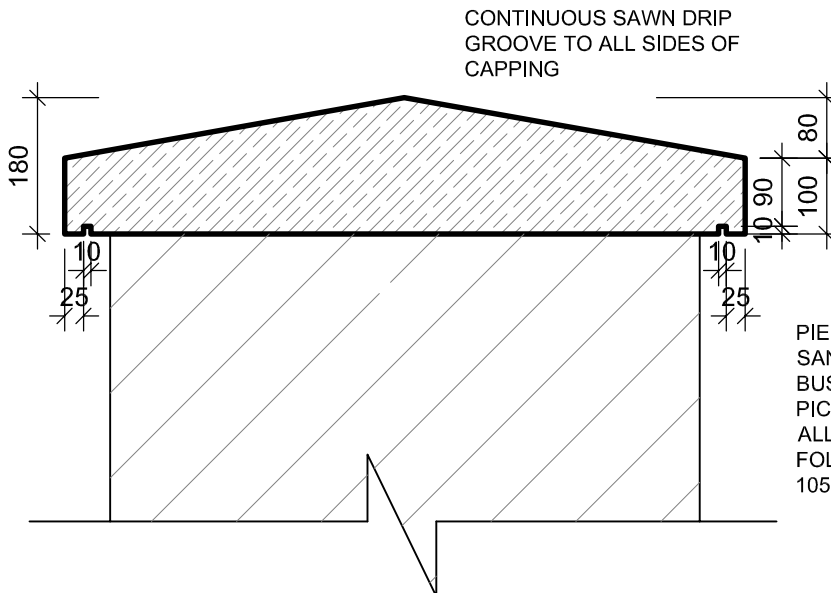

PIER CAPS AVAILABLE IN
SANDED LIMESTONE OR
BUSH-HAMMERED OR FAIR
PICK GRANITE.
ALL AVAILABLE IN THE
FOLLOWING SIZES 900 X 900 &
1050 X 1050

PIER CAPPING PLAN

Scale 1:10

PIER CAPS AVAILABLE IN
SANDED LIMESTONE OR
BUSH-HAMMERED OR FAIR
PICK GRANITE.
ALL AVAILABLE IN THE
FOLLOWING SIZES 900 X 900 &
1050 X 1050

PIER CAPPING SECTION

Scale 1:10

PRINT AT A4 FOR SCALES AS NOTED