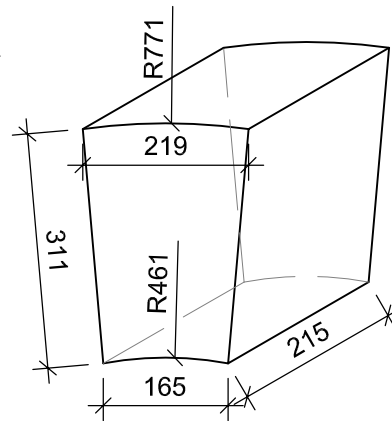

1800 ARCH ISOMETRIC:

Scale 1:10

1800 CAPPING SECTION:

Scale 1:10

1800 KEYSTONE ISOMETRIC:

Scale 1:10

1800 PLINTH SECTION:

Scale 1:10

PRINT AT A4 FOR SCALES AS NOTED