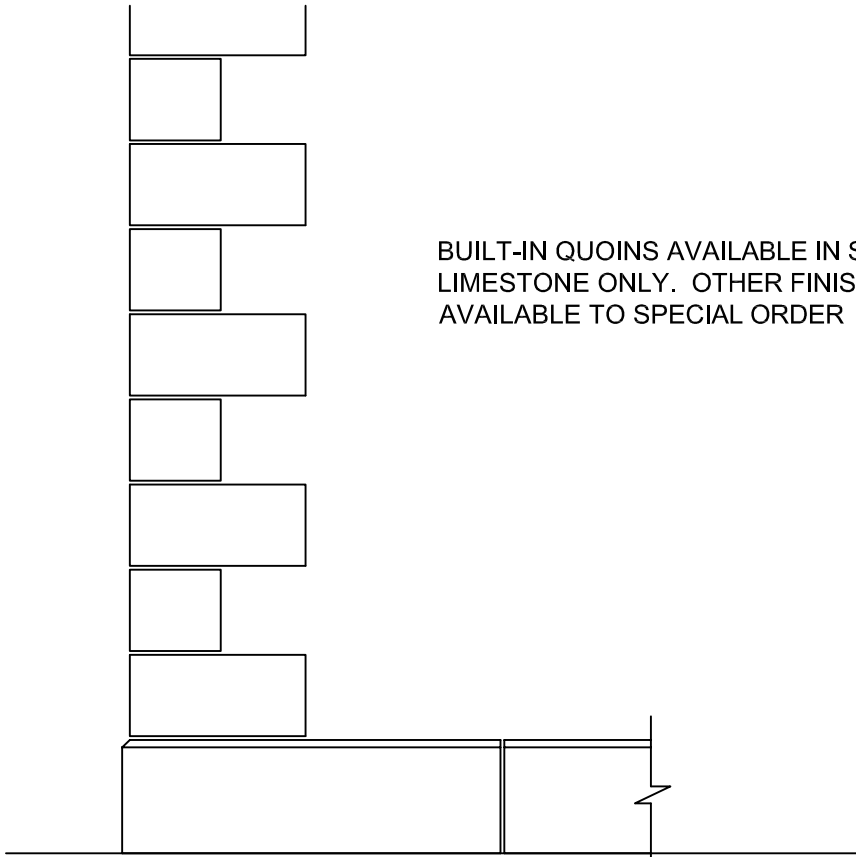

BUILT-IN QUOINS AVAILABLE IN SANDED
LIMESTONE ONLY. OTHER FINISHES
AVAILABLE TO SPECIAL ORDER

QUOINS ELEVATION:

Scale 1:20

QUOIN ELEVATIONS

Scale 1:10

QUOIN PLAN

Scale 1:10

PRINT AT A3 FOR SCALES AS NOTED